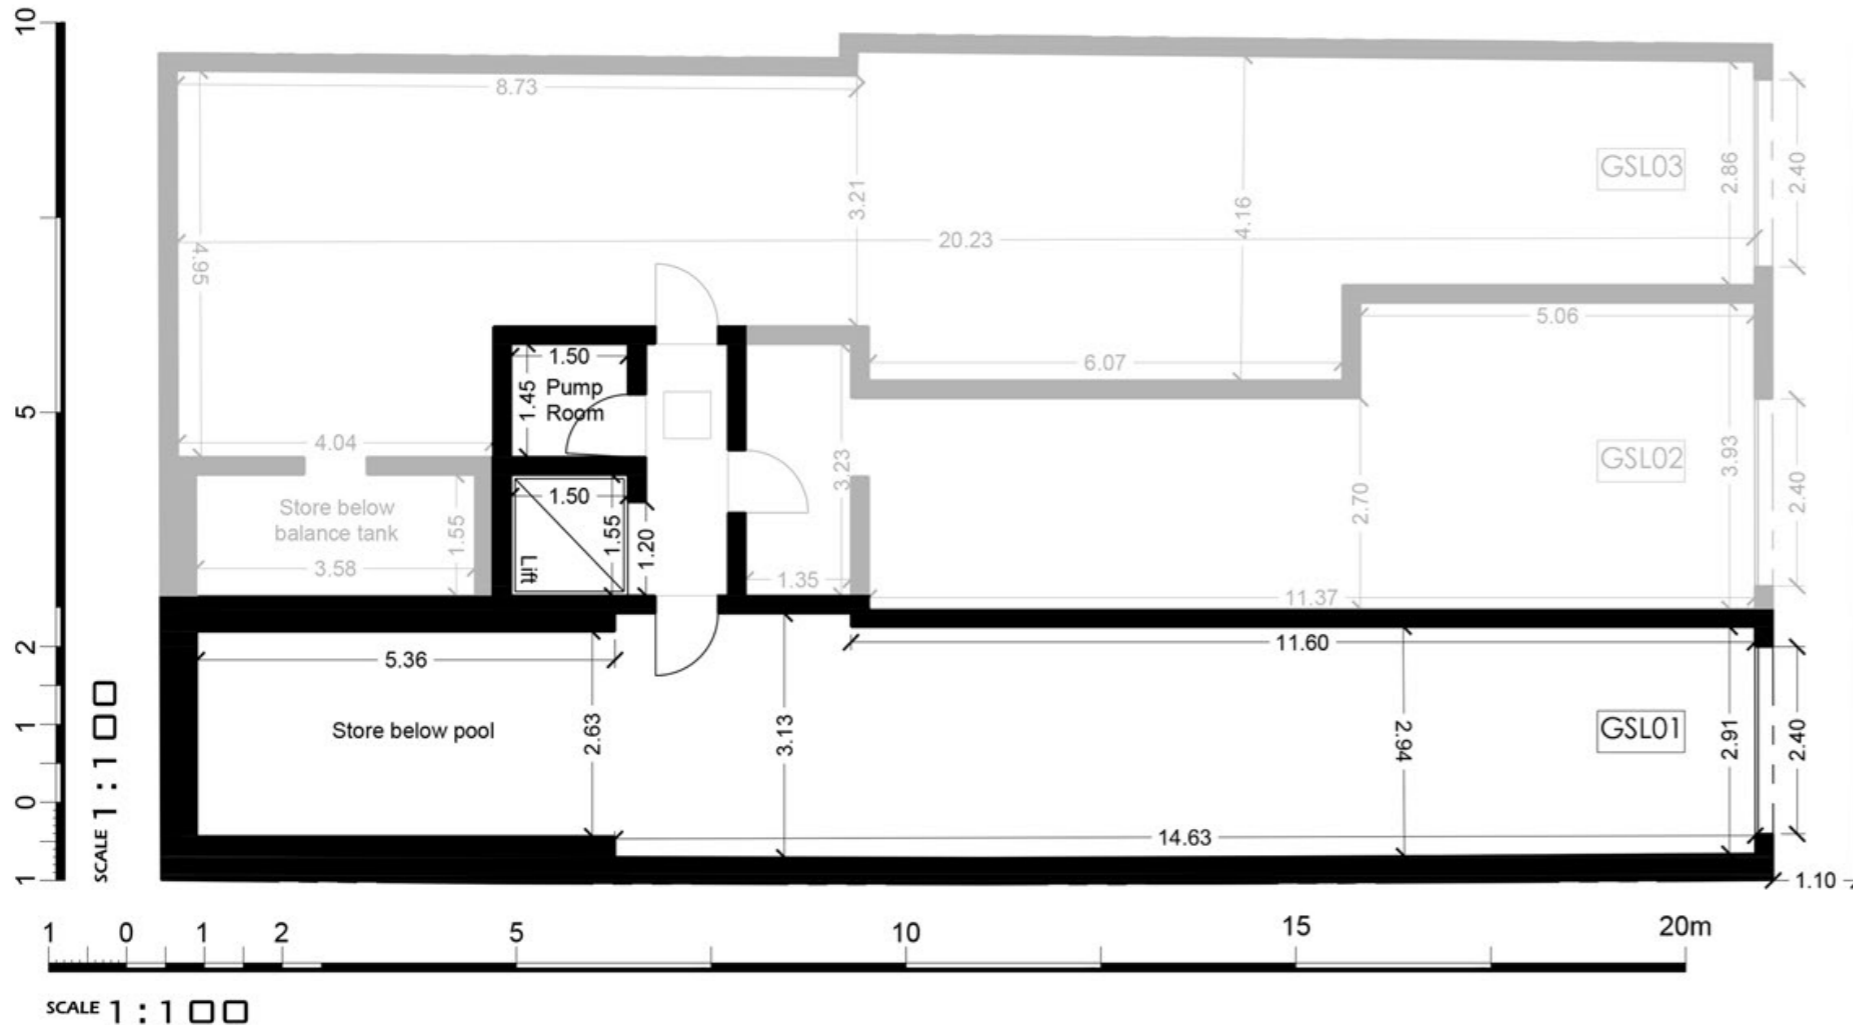

Northern Heights

Mellieha

Triq tas-Salib

GSL01
Ground Floor (Level 0)

Artistic Impression Only
Beams may protrude with
minimum headroom of 2.1m

Internal : 69 m² External : 0 m²
Total Area : 69 m² circa